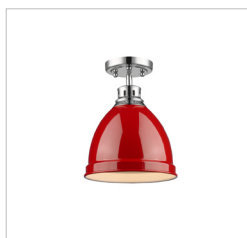

Also Available

3602-FM CH-RD