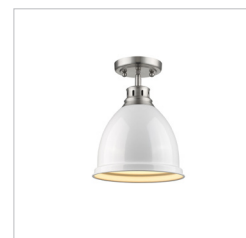

3602-FM PW-WH